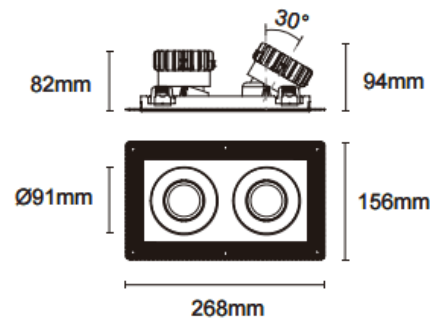

Trimless cardan 2

Lavov downlight from the family Trimless cardan 2 with a power of 2x17W and a beam angle of 45°. Finished in white colour. With a total lumen output of 2x1580lm and a luminous efficacy of 93lm/W. Made in die cast aluminium and PC lenses. Driver On-Off no dim . CCT 4000K.

Dimensions

Product dimensions (mm) **L268*W156*H94mm**

Scheme

Cut out : 120X232mm

Item code	86.D094.1431.01
Product type	Indoor
Category	Downlights
Family	Cardan
Subfamily	Trimless cardan 2
Pictograms	

Product	
Real power (W)	2x17
Real luminous flux (Lm)	2x1580
Luminous efficiency (Lm/W)	93
Beam angle (°)	45°
Life time (h)	50000hrs L80B10
IP	IP44
Colour	white
Control gear included	yes
Control gear	On-Off no dim
Flicker Free	yes
Light source	led
Type of LED	COB
Colour temperature (K)	4000
Colour consistency (SDCM)	SDCM<3
CRI	90