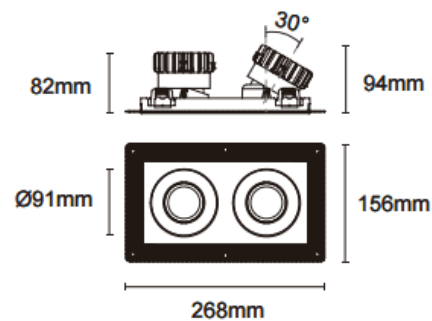

### Trimless cardan 2

Lavov downlight from the family Trimless cardan 2 with a power of 2x17W and a beam angle of 45°. Finished in black colour. With a total lumen output of 2x1580lm and a luminous efficacy of 93lm/W. Made in die cast aluminium and PC lenses. Driver On-Off no dim . CCT 4000K.

#### Dimensions

Product dimensions (mm) L268\*W156\*H94mm

#### Scheme

⚠ Cut out : 120X232mm

|              |                   |
|--------------|-------------------|
| Item code    | 86.D094.1431.02   |
| Product type | Indoor            |
| Category     | Downlights        |
| Family       | Cardan            |
| Subfamily    | Trimless cardan 2 |
| Pictograms   |                   |

| Product                    |                 |
|----------------------------|-----------------|
| Real power (W)             | 2x17            |
| Real luminous flux (Lm)    | 2x1580          |
| Luminous efficiency (Lm/W) | 93              |
| Beam angle (&ordm;)        | 45°             |
| Life time (h)              | 50000hrs L80B10 |
| IP                         | IP44            |
| Colour                     | black           |
| Control gear included      | yes             |
| Control gear               | On-Off no dim   |
| Flicker Free               | yes             |
| Light source               | led             |
| Type of LED                | COB             |
| Colour temperature (K)     | 4000            |
| Colour consistency (SDCM)  | SDCM<3          |
| CRI                        | 90              |