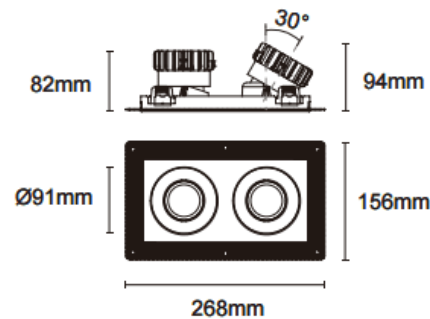

Trimless cardan 2

Lavov downlight from the family Trimless cardan 2 with a power of 2x17W and a beam angle of 45°. Finished in black colour. With a total lumen output of 2x1580lm and a luminous efficacy of 93lm/W. Made in die cast aluminium and PC lenses. Driver DALI Casamby ready. CCT 4000K.

Item code	86.D094.1439.02
Product type	Indoor
Category	Downlights
Family	Cardan
Subfamily	Trimless cardan 2
Pictograms	

Dimensions

Product dimensions (mm) L268*W156*H94mm

Scheme

 Cut out : 120X232mm

Product	
Real power (W)	2x17
Real luminous flux (Lm)	2x1580
Luminous efficiency (Lm/W)	93
Beam angle (º)	45°
Life time (h)	50000hrs L80B10
IP	IP44
Colour	black
Control gear included	yes
Control gear	DALI Casamby ready
Flicker Free	yes
Light source	led
Type of LED	COB
Colour temperature (K)	4000
Colour consistency (SDCM)	SDCM<3
CRI	90