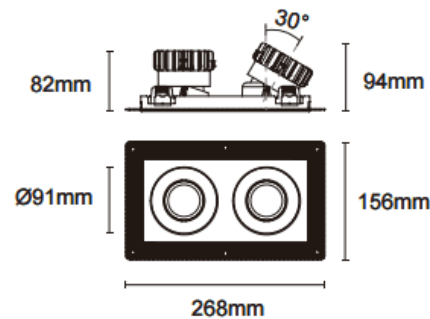

Trimless cardan 2

Lavov downlight from the family Trimless cardan 2 with a power of 2x17W and a beam angle of 55°. Finished in white colour. With a total lumen output of 2x1580lm and a luminous efficacy of 93lm/W. Made in die cast aluminium and PC lenses. Driver DALI dimmable . CCT 4000K.

Dimensions

Product dimensions (mm) **L268*W156*H94mm**

Scheme

Cut out : 120X232mm

Item code	86.D094.1443.01
Product type	Indoor
Category	Downlights
Family	Cardan
Subfamily	Trimless cardan 2
Pictograms	

Product	
Real power (W)	2x17
Real luminous flux (Lm)	2x1580
Luminous efficiency (Lm/W)	93
Beam angle (°)	55°
Life time (h)	50000hrs L80B10
IP	IP44
Colour	white
Control gear included	yes
Control gear	DALI dimmable
Flicker Free	yes
Light source	LED
Type of LED	COB
Colour temperature (K)	4000
Colour consistency (SDCM)	SDCM3
CRI	90