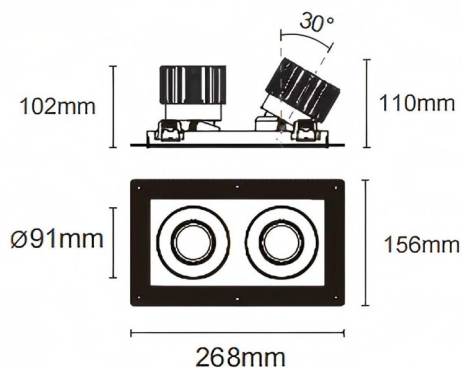

Trimless cardan 2

Lavov downlight from the family Trimless cardan 2 with a power of 2x25W and a beam angle of 30°. Finished in white colour. With a total lumen output of 2x2394lm and a luminous efficacy of 95.76lm/W. Made in die cast aluminium and PC lenses. Driver DALI dimmable . CCT 3000K.

Dimensions

Product dimensions (mm) **L268*W156*H110mm**

Scheme

Cut out : 120X232mm (Trimless)

Item code	86.D094.2313.01
Product type	Indoor
Category	Downlights
Family	Cardan
Subfamily	Trimless cardan 2
Pictograms	

Product	
Real power (W)	2x25
Real luminous flux (Lm)	2x2394
Luminous efficiency (Lm/W)	95.76
Beam angle (º)	30°
Life time (h)	50000hrs L80B10
IP	IP44
Colour	white
Control gear included	yes
Control gear	DALI dimmable
Flicker Free	yes
Light source	led
Type of LED	COB
Colour temperature (K)	3000
Colour consistency (SDCM)	SDCM<3
CRI	90