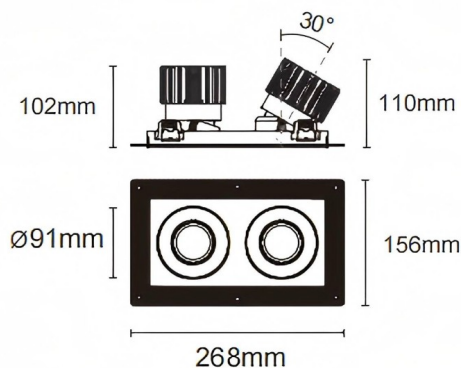

Trimless cardan 2

Lavov downlight from the family Trimless cardan 2 with a power of 2x25W and a beam angle of 50°. Finished in black colour. With a total lumen output of 2x2394lm and a luminous efficacy of 95.76lm/W. Made in die cast aluminium and PC lenses. Driver On-Off no dim . CCT 3000K.

Item code	86.D094.2331.02
Product type	Indoor
Category	Downlights
Family	Cardan
Subfamily	Trimless cardan 2
Pictograms	

Dimensions

Product dimensions (mm) **L268*W156*H110mm**

Scheme

Cut out : 120X232mm (Trimless)

Product	
Real power (W)	2x25
Real luminous flux (Lm)	2x2394
Luminous efficiency (Lm/W)	95.76
Beam angle (&ordm;)	50°
Life time (h)	50000hrs L80B10
IP	IP44
Colour	black
Control gear included	yes
Control gear	On-Off no dim
Flicker Free	yes
Light source	led
Type of LED	COB
Colour temperature (K)	3000
Colour consistency (SDCM)	SDCM<3
CRI	90