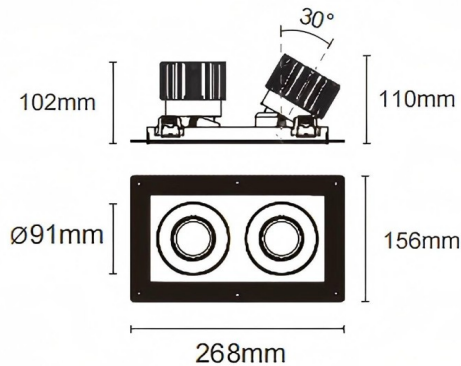

### Trimless cardan 2

Lavov downlight from the family Trimless cardan 2 with a power of 2x25W and a beam angle of 50°. Finished in white colour. With a total lumen output of 2x2394lm and a luminous efficacy of 95.76lm/W. Made in die cast aluminium and PC lenses. Driver DALI dimmable . CCT 3000K.

#### Dimensions

Product dimensions (mm) **L268\*W156\*H110mm**

#### Scheme

Cut out : 120X232mm (Trimless)

Item code	86.D094.2333.01
Product type	Indoor
Category	Downlights
Family	Cardan
Subfamily	Trimless cardan 2
Pictograms	

<b>Product</b>	
Real power (W)	2x25
Real luminous flux (Lm)	2x2394
Luminous efficiency (Lm/W)	95.76
Beam angle (&ordm;)	50°
Life time (h)	50000hrs L80B10
IP	IP44
Colour	white
Control gear included	yes
Control gear	DALI dimmable
Flicker Free	yes
Light source	led
Type of LED	COB
Colour temperature (K)	3000
Colour consistency (SDCM)	SDCM<3
CRI	90