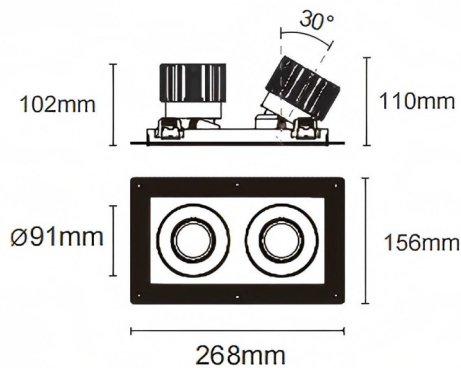

Trimless cardan 2

Lavov downlight from the family Trimless cardan 2 with a power of 2x25W and a beam angle of 55°. Finished in black colour. With a total lumen output of 2x2394lm and a luminous efficacy of 95.76lm/W. Made in die cast aluminium and PC lenses. Driver On-Off no dim . CCT 3000K.

Dimensions

Product dimensions (mm) **L268*W156*H110mm**

Scheme

Cut out : 120X232mm (Trimless)

Item code	86.D094.2341.02
Product type	Indoor
Category	Downlights
Family	Cardan
Subfamily	Trimless cardan 2
Pictograms	

Product	
Real power (W)	2x25
Real luminous flux (Lm)	2x2394
Luminous efficiency (Lm/W)	95.76
Beam angle (°)	55°
Life time (h)	50000hrs L80B10
IP	IP44
Colour	black
Control gear included	yes
Control gear	On-Off no dim
Flicker Free	yes
Light source	LED
Type of LED	COB
Colour temperature (K)	3000
Colour consistency (SDCM)	SDCM3
CRI	90