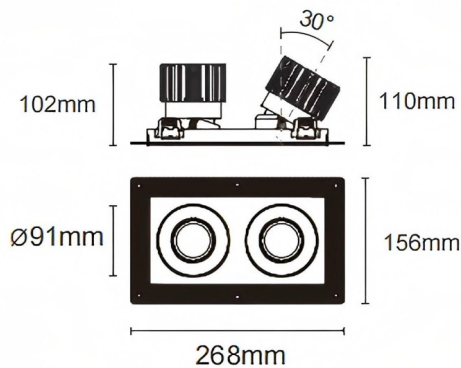

Trimless cardan 2

Lavov downlight from the family Trimless cardan 2 with a power of 2x25W and a beam angle of 55°. Finished in white colour. With a total lumen output of 2x2394lm and a luminous efficacy of 95.76lm/W. Made in die cast aluminium and PC lenses. Driver DALI dimmable . CCT 3000K.

Dimensions

Product dimensions (mm) **L268*W156*H110mm**

Scheme

Cut out : 120X232mm (Trimless)

| | |
|--------------|-------------------|
| Item code | 86.D094.2343.01 |
| Product type | Indoor |
| Category | Downlights |
| Family | Cardan |
| Subfamily | Trimless cardan 2 |
| Pictograms | |

| | |
|----------------------------|-----------------|
| Product | |
| Real power (W) | 2x25 |
| Real luminous flux (Lm) | 2x2394 |
| Luminous efficiency (Lm/W) | 95.76 |
| Beam angle (°) | 55° |
| Life time (h) | 50000hrs L80B10 |
| IP | IP44 |
| Colour | white |
| Control gear included | yes |
| Control gear | DALI dimmable |
| Flicker Free | yes |
| Light source | led |
| Type of LED | COB |
| Colour temperature (K) | 3000 |
| Colour consistency (SDCM) | SDCM<3 |
| CRI | 90 |