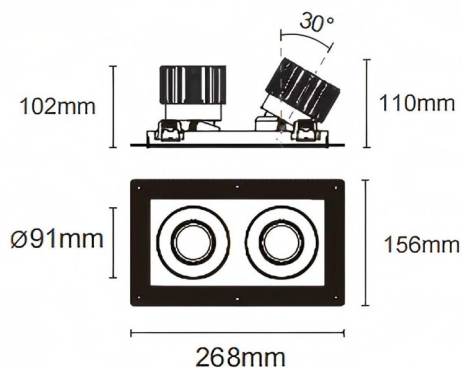

### Trimless cardan 2

Lavov downlight from the family Trimless cardan 2 with a power of 2x25W and a beam angle of 30°. Finished in white colour. With a total lumen output of 2x2394lm and a luminous efficacy of 95.76lm/W. Made in die cast aluminium and PC lenses. Driver On-Off no dim . CCT 4000K.

#### Dimensions

Product dimensions (mm) **L268\*W156\*H110mm**

#### Scheme

Cut out : 120X232mm (Trimless)

Item code	86.D094.2411.01
Product type	Indoor
Category	Downlights
Family	Cardan
Subfamily	Trimless cardan 2
Pictograms	

Product	
Real power (W)	2x25
Real luminous flux (Lm)	2x2394
Luminous efficiency (Lm/W)	95.76
Beam angle (&ordm;)	30°
Life time (h)	50000hrs L80B10
IP	IP44
Colour	white
Control gear included	yes
Control gear	On-Off no dim
Flicker Free	yes
Light source	led
Type of LED	COB
Colour temperature (K)	4000
Colour consistency (SDCM)	SDCM<3
CRI	90