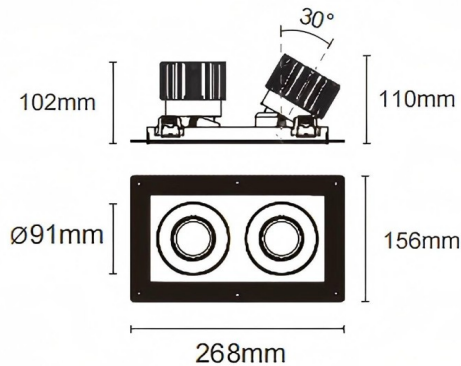

Trimless cardan 2

Lavov downlight from the family Trimless cardan 2 with a power of 2x25W and a beam angle of 30°. Finished in white colour. With a total lumen output of 2x2394lm and a luminous efficacy of 95.76lm/W. Made in die cast aluminium and PC lenses. Driver DALI Casamby ready. CCT 4000K.

Dimensions

Product dimensions (mm) **L268*W156*H110mm**

Scheme

Cut out : 120X232mm (Trimless)

Item code	86.D094.2419.01
Product type	Indoor
Category	Downlights
Family	Cardan
Subfamily	Trimless cardan 2
Pictograms	

Product	
Real power (W)	2x25
Real luminous flux (Lm)	2x2394
Luminous efficiency (Lm/W)	95.76
Beam angle (°)	30°
Life time (h)	50000hrs L80B10
IP	IP44
Colour	white
Control gear included	yes
Control gear	DALI Casamby ready
Flicker Free	yes
Light source	LED
Type of LED	COB
Colour temperature (K)	4000
Colour consistency (SDCM)	SDCM3
CRI	90