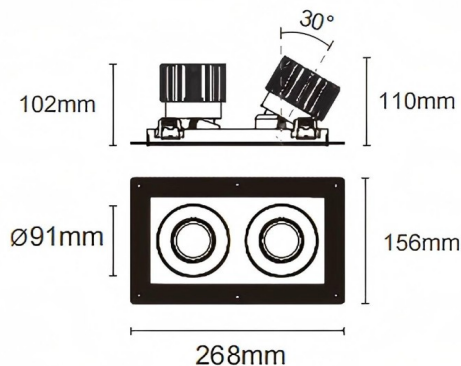

### Trimless cardan 2

Lavov downlight from the family Trimless cardan 2 with a power of 2x25W and a beam angle of 40°. Finished in black colour. With a total lumen output of 2x2394lm and a luminous efficacy of 95.76lm/W. Made in die cast aluminium and PC lenses. Driver DALI Casamby ready. CCT 4000K.

#### Dimensions

Product dimensions (mm) **L268\*W156\*H110mm**

#### Scheme

Cut out : 120X232mm (Trimless)

Item code	86.D094.2429.02
Product type	Indoor
Category	Downlights
Family	Cardan A
Subfamily	Trimless cardan 2
Pictograms	

Product	
Real power (W)	2x25
Real luminous flux (Lm)	2x2394
Luminous efficiency (Lm/W)	95.76
Beam angle (°)	40°
Life time (h)	50000hrs L80B10
IP	IP44
Colour	black
Control gear included	yes
Control gear	DALI Casamby ready
Flicker Free	yes
Light source	led
Type of LED	COB
Colour temperature (K)	4000
Colour consistency (SDCM)	SDCM<3
CRI	90