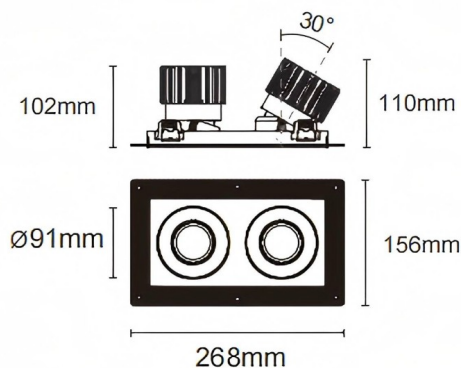

Trimless cardan 2

Lavov downlight from the family Trimless cardan 2 with a power of 2x25W and a beam angle of 50°. Finished in black colour. With a total lumen output of 2x2394lm and a luminous efficacy of 95.76lm/W. Made in die cast aluminium and PC lenses. Driver DALI Casamby ready. CCT 4000K.

Item code	86.D094.2439.02
Product type	Indoor
Category	Downlights
Family	Cardan
Subfamily	Trimless cardan 2
Pictograms	

Dimensions

Product dimensions (mm) **L268*W156*H110mm**

Scheme

Cut out : 120X232mm (Trimless)

Product	
Real power (W)	2x25
Real luminous flux (Lm)	2x2394
Luminous efficiency (Lm/W)	95.76
Beam angle (°)	50°
Life time (h)	50000hrs L80B10
IP	IP44
Colour	black
Control gear included	yes
Control gear	DALI Casamby ready
Flicker Free	yes
Light source	LED
Type of LED	COB
Colour temperature (K)	4000
Colour consistency (SDCM)	SDCM3
CRI	90