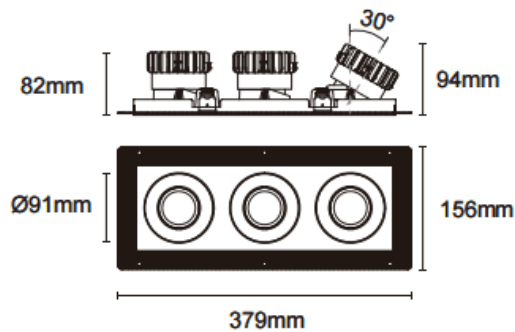

Scheme

Cut out : 120X342mm

Product