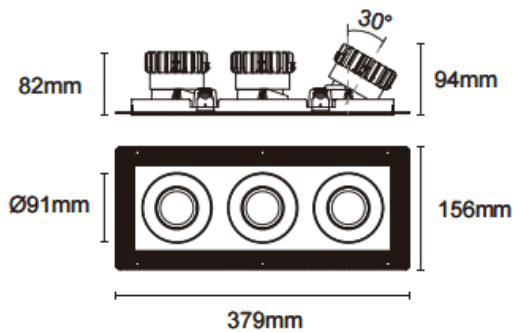

Trimless cardan 3

Lavov downlight from the family Trimless cardan 3 with a power of 3x17W and a beam angle of 45°. Finished in white colour. With a total lumen output of 3x1580lm and a luminous efficacy of 93lm/W. Made in die cast aluminium and PC lenses. Driver DALI dimmable . CCT 3000K.

Dimensions

Product dimensions (mm) **L379*W156*H94mm**

Scheme

Cut out : 120X342mm