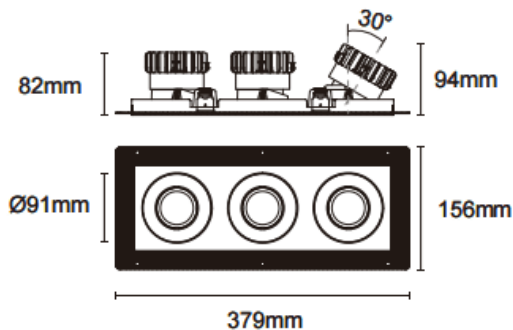

### Trimless cardan 3

Lavov downlight from the family Trimless cardan 3 with a power of 3x17W and a beam angle of 45°. Finished in black colour. With a total lumen output of 3x1580lm and a luminous efficacy of 93lm/W. Made in die cast aluminium and PC lenses. Driver DALI Casamby ready. CCT 3000K.

#### Dimensions

Product dimensions (mm) **L379\*W156\*H94mm**

#### Scheme

 Cut out : 120X342mm

Item code	86.D095.1339.02
Product type	Indoor
Category	Downlights
Family	Cardan
Subfamily	Trimless cardan 3
Pictograms	

Product	
Real power (W)	3x17
Real luminous flux (Lm)	3x1580
Luminous efficiency (Lm/W)	93
Beam angle (&ordm;)	45°
Life time (h)	50000hrs L80B10
IP	IP44
Colour	black
Control gear included	yes
Control gear	DALI Casamby ready
Flicker Free	yes
Light source	led
Type of LED	COB
Colour temperature (K)	3000
Colour consistency (SDCM)	SDCM<3
CRI	90