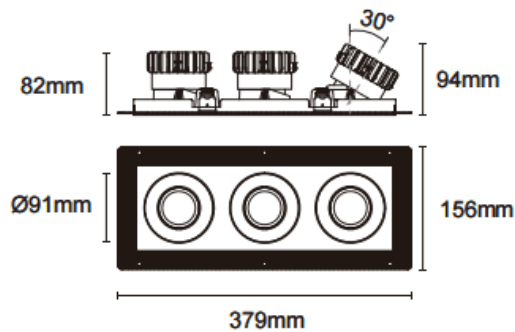

Trimless cardan 3

Lavov downlight from the family Trimless cardan 3 with a power of 3x17W and a beam angle of 55°. Finished in black colour. With a total lumen output of 3x1580lm and a luminous efficacy of 93lm/W. Made in die cast aluminium and PC lenses. Driver On-Off no dim . CCT 3000K.

Dimensions

Product dimensions (mm) **L379*W156*H94mm**

Scheme

Cut out : 120X342mm

Item code	86.D095.1341.02
Product type	Indoor
Category	Downlights
Family	Cardan
Subfamily	Trimless cardan 3
Pictograms	

Product	
Real power (W)	3x17
Real luminous flux (Lm)	3x1580
Luminous efficiency (Lm/W)	93
Beam angle (º)	55°
Life time (h)	50000hrs L80B10
IP	IP44
Colour	black
Control gear included	yes
Control gear	On-Off no dim
Flicker Free	yes
Light source	led
Type of LED	COB
Colour temperature (K)	3000
Colour consistency (SDCM)	SDCM<3
CRI	90