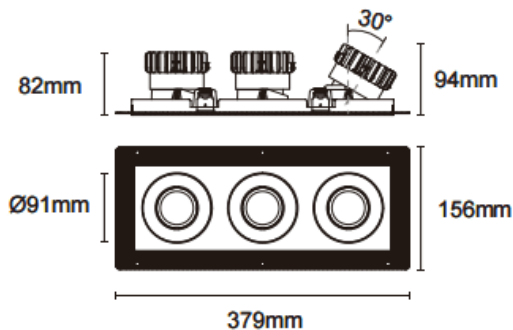

### Trimless cardan 3

Lavov downlight from the family Trimless cardan 3 with a power of 3x17W and a beam angle of 20°. Finished in black colour. With a total lumen output of 3x1580lm and a luminous efficacy of 93lm/W. Made in die cast aluminium and PC lenses. Driver DALI dimmable . CCT 4000K.

#### Dimensions

Product dimensions (mm) **L379\*W156\*H94mm**

#### Scheme

Cut out : 120X342mm

Item code	86.D095.1413.02
Product type	Indoor
Category	Downlights
Family	Cardan
Subfamily	Trimless cardan 3
Pictograms	

Product	
Real power (W)	3x17
Real luminous flux (Lm)	3x1580
Luminous efficiency (Lm/W)	93
Beam angle (°)	20°
Life time (h)	50000hrs L80B10
IP	IP44
Colour	black
Control gear included	yes
Control gear	DALI dimmable
Flicker Free	yes
Light source	led
Type of LED	COB
Colour temperature (K)	4000
Colour consistency (SDCM)	SDCM<3
CRI	90