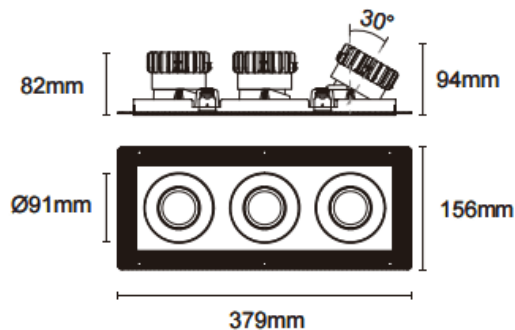

### Trimless cardan 3

Lavov downlight from the family Trimless cardan 3 with a power of 3x17W and a beam angle of 20°. Finished in black colour. With a total lumen output of 3x1580lm and a luminous efficacy of 93lm/W. Made in die cast aluminium and PC lenses. Driver DALI Casamby ready. CCT 4000K.

#### Dimensions

Product dimensions (mm) **L379\*W156\*H94mm**

#### Scheme

Cut out : 120X342mm

Item code	86.D095.1419.02
Product type	Indoor
Category	Downlights
Family	Cardan
Subfamily	Trimless cardan 3
Pictograms	

Product	
Real power (W)	3x17
Real luminous flux (Lm)	3x1580
Luminous efficiency (Lm/W)	93
Beam angle (°)	20°
Life time (h)	50000hrs L80B10
IP	IP44
Colour	black
Control gear included	yes
Control gear	DALI Casamby ready
Flicker Free	yes
Light source	led
Type of LED	COB
Colour temperature (K)	4000
Colour consistency (SDCM)	SDCM<3
CRI	90