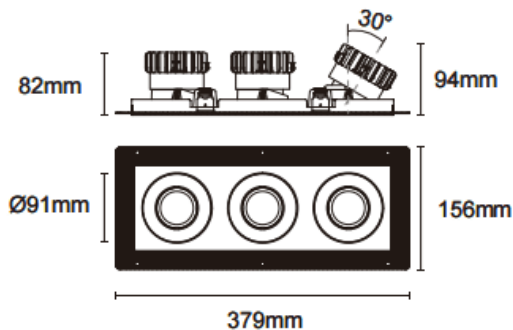

Trimless cardan 3

Lavov downlight from the family Trimless cardan 3 with a power of 3x17W and a beam angle of 30°. Finished in white colour. With a total lumen output of 3x1580lm and a luminous efficacy of 93lm/W. Made in die cast aluminium and PC lenses. Driver On-Off no dim . CCT 4000K.

Dimensions

Product dimensions (mm) **L379*W156*H94mm**

Scheme

Cut out : 120X342mm

| | |
|--------------|-------------------|
| Item code | 86.D095.1421.01 |
| Product type | Indoor |
| Category | Downlights |
| Family | Cardan |
| Subfamily | Trimless cardan 3 |
| Pictograms | |

| | |
|----------------------------|-----------------|
| Product | |
| Real power (W) | 3x17 |
| Real luminous flux (Lm) | 3x1580 |
| Luminous efficiency (Lm/W) | 93 |
| Beam angle (º) | 30° |
| Life time (h) | 50000hrs L80B10 |
| IP | IP44 |
| Colour | white |
| Control gear included | yes |
| Control gear | On-Off no dim |
| Flicker Free | yes |
| Light source | led |
| Type of LED | COB |
| Colour temperature (K) | 4000 |
| Colour consistency (SDCM) | SDCM<3 |
| CRI | 90 |