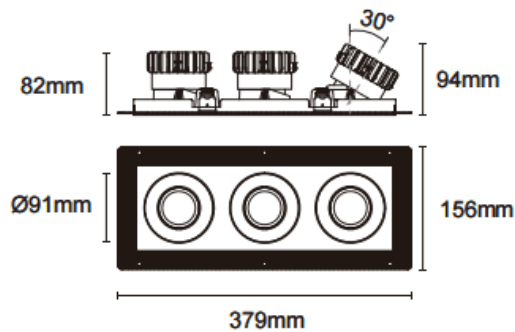

Trimless cardan 3

Lavov downlight from the family Trimless cardan 3 with a power of 3x17W and a beam angle of 30°. Finished in white colour. With a total lumen output of 3x1580lm and a luminous efficacy of 93lm/W. Made in die cast aluminium and PC lenses. Driver DALI dimmable . CCT 4000K.

Dimensions

Product dimensions (mm) **L379*W156*H94mm**

Scheme

Cut out : 120X342mm

Item code	86.D095.1423.01
Product type	Indoor
Category	Downlights
Family	Cardan
Subfamily	Trimless cardan 3
Pictograms	

Product	
Real power (W)	3x17
Real luminous flux (Lm)	3x1580
Luminous efficiency (Lm/W)	93
Beam angle (°)	30°
Life time (h)	50000hrs L80B10
IP	IP44
Colour	white
Control gear included	yes
Control gear	DALI dimmable
Flicker Free	yes
Light source	LED
Type of LED	COB
Colour temperature (K)	4000
Colour consistency (SDCM)	SDCM3
CRI	90