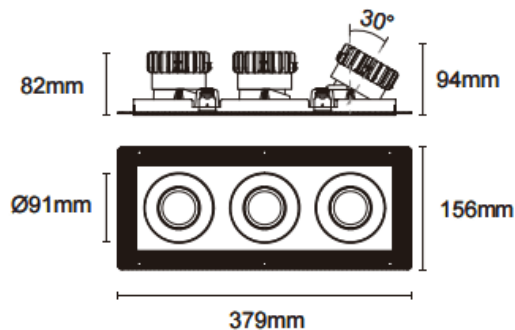

Trimless cardan 3

Lavov downlight from the family Trimless cardan 3 with a power of 3x17W and a beam angle of 30°. Finished in black colour. With a total lumen output of 3x1580lm and a luminous efficacy of 93lm/W. Made in die cast aluminium and PC lenses. Driver DALI dimmable . CCT 4000K.

Dimensions

Product dimensions (mm) **L379*W156*H94mm**

Scheme

Cut out : 120X342mm

Item code	86.D095.1423.02
Product type	Indoor
Category	Downlights
Family	Cardan
Subfamily	Trimless cardan 3
Pictograms	

Product	
Real power (W)	3x17
Real luminous flux (Lm)	3x1580
Luminous efficiency (Lm/W)	93
Beam angle (°)	30°
Life time (h)	50000hrs L80B10
IP	IP44
Colour	black
Control gear included	yes
Control gear	DALI dimmable
Flicker Free	yes
Light source	led
Type of LED	COB
Colour temperature (K)	4000
Colour consistency (SDCM)	SDCM<3
CRI	90