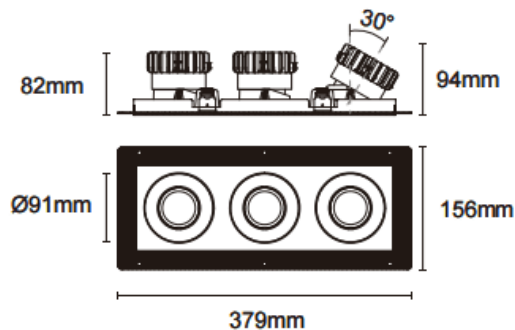

Scheme

Cut out : 120X342mm

Product