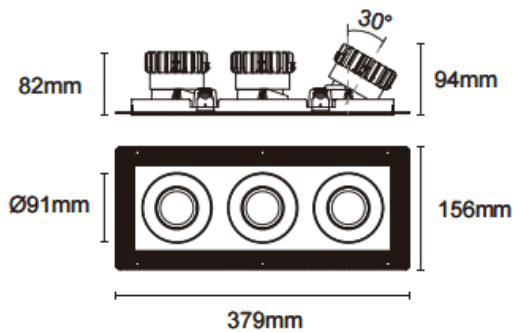

### Trimless cardan 3

Lavov downlight from the family Trimless cardan 3 with a power of 3x17W and a beam angle of 45°. Finished in white colour. With a total lumen output of 3x1580lm and a luminous efficacy of 93lm/W. Made in die cast aluminium and PC lenses. Driver DALI dimmable . CCT 4000K.

#### Dimensions

Product dimensions (mm) **L379\*W156\*H94mm**

#### Scheme

Cut out : 120X342mm

Item code	86.D095.1433.01
Product type	Indoor
Category	Downlights
Family	Cardan
Subfamily	Trimless cardan 3
Pictograms	

Product	
Real power (W)	3x17
Real luminous flux (Lm)	3x1580
Luminous efficiency (Lm/W)	93
Beam angle (&ordm;)	45°
Life time (h)	50000hrs L80B10
IP	IP44
Colour	white
Control gear included	yes
Control gear	DALI dimmable
Flicker Free	yes
Light source	led
Type of LED	COB
Colour temperature (K)	4000
Colour consistency (SDCM)	SDCM<3
CRI	90