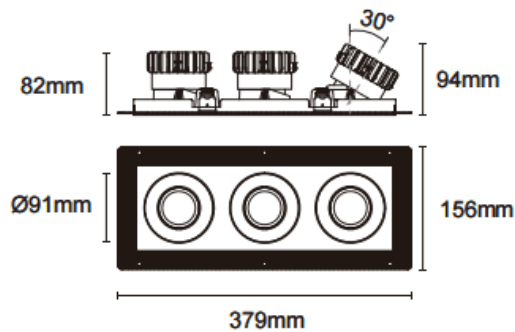

Trimless cardan 3

Lavov downlight from the family Trimless cardan 3 with a power of 3x17W and a beam angle of 45°. Finished in white colour. With a total lumen output of 3x1580lm and a luminous efficacy of 93lm/W. Made in die cast aluminium and PC lenses. Driver DALI dimmable . CCT 4000K.

Dimensions

Product dimensions (mm) **L379*W156*H94mm**

Scheme

 Cut out : 120X342mm

Item code	86.D095.1433.01
Product type	Indoor
Category	Downlights
Family	Cardan
Subfamily	Trimless cardan 3
Pictograms	

Product	
Real power (W)	3x17
Real luminous flux (Lm)	3x1580
Luminous efficiency (Lm/W)	93
Beam angle (°)	45°
Life time (h)	50000hrs L80B10
IP	IP44
Colour	white
Control gear included	yes
Control gear	DALI dimmable
Flicker Free	yes
Light source	LED
Type of LED	COB
Colour temperature (K)	4000
Colour consistency (SDCM)	SDCM3
CRI	90