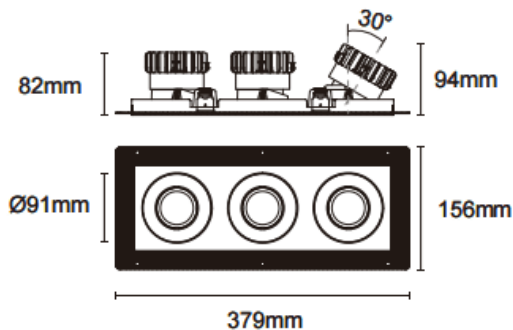

### Trimless cardan 3

Lavov downlight from the family Trimless cardan 3 with a power of 3x17W and a beam angle of 45°. Finished in black colour. With a total lumen output of 3x1580lm and a luminous efficacy of 93lm/W. Made in die cast aluminium and PC lenses. Driver DALI Casamby ready. CCT 4000K.

#### Dimensions

Product dimensions (mm) **L379\*W156\*H94mm**

#### Scheme

Cut out : 120X342mm

Item code	86.D095.1439.02
Product type	Indoor
Category	Downlights
Family	Cardan
Subfamily	Trimless cardan 3
Pictograms	

Product	
Real power (W)	3x17
Real luminous flux (Lm)	3x1580
Luminous efficiency (Lm/W)	93
Beam angle (&ordm;)	45°
Life time (h)	50000hrs L80B10
IP	IP44
Colour	black
Control gear included	yes
Control gear	DALI Casamby ready
Flicker Free	yes
Light source	led
Type of LED	COB
Colour temperature (K)	4000
Colour consistency (SDCM)	SDCM<3
CRI	90