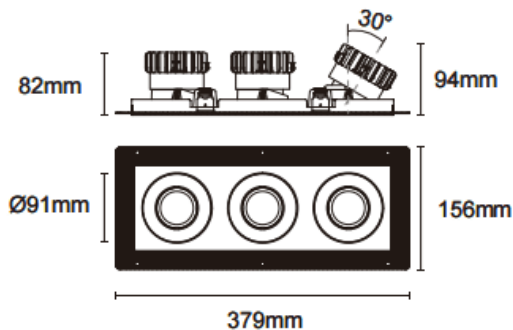

Trimless cardan 3

Lavov downlight from the family Trimless cardan 3 with a power of 3x17W and a beam angle of 55°. Finished in white colour. With a total lumen output of 3x1580lm and a luminous efficacy of 93lm/W. Made in die cast aluminium and PC lenses. Driver On-Off no dim . CCT 4000K.

Dimensions

Product dimensions (mm) **L379*W156*H94mm**

Scheme

Cut out : 120X342mm

Item code	86.D095.1441.01
Product type	Indoor
Category	Downlights
Family	Cardan
Subfamily	Trimless cardan 3
Pictograms	

Product	
Real power (W)	3x17
Real luminous flux (Lm)	3x1580
Luminous efficiency (Lm/W)	93
Beam angle (°)	55°
Life time (h)	50000hrs L80B10
IP	IP44
Colour	white
Control gear included	yes
Control gear	On-Off no dim
Flicker Free	yes
Light source	LED
Type of LED	COB
Colour temperature (K)	4000
Colour consistency (SDCM)	SDCM3
CRI	90