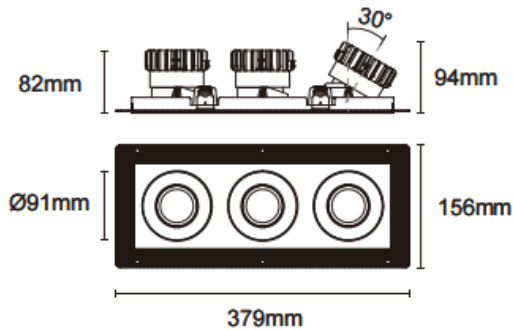

Trimless cardan 3

Lavov downlight from the family Trimless cardan 3 with a power of 3x17W and a beam angle of 55°. Finished in black colour. With a total lumen output of 3x1580lm and a luminous efficacy of 93lm/W. Made in die cast aluminium and PC lenses. Driver On-Off no dim . CCT 4000K.

Dimensions

Product dimensions (mm) **L379*W156*H94mm**

Scheme

Cut out : 120X342mm

Item code	86.D095.1441.02
Product type	Indoor
Category	Downlights
Family	Cardan
Subfamily	Trimless cardan 3
Pictograms	

Product	
Real power (W)	3x17
Real luminous flux (Lm)	3x1580
Luminous efficiency (Lm/W)	93
Beam angle (°)	55°
Life time (h)	50000hrs L80B10
IP	IP44
Colour	black
Control gear included	yes
Control gear	On-Off no dim
Flicker Free	yes
Light source	LED
Type of LED	COB
Colour temperature (K)	4000
Colour consistency (SDCM)	SDCM3
CRI	90