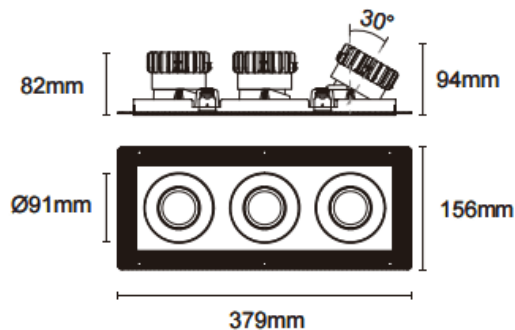

Trimless cardan 3

Lavov downlight from the family Trimless cardan 3 with a power of 3x17W and a beam angle of 55°. Finished in black colour. With a total lumen output of 3x1580lm and a luminous efficacy of 93lm/W. Made in die cast aluminium and PC lenses. Driver DALI Casamby ready. CCT 4000K.

Dimensions

Product dimensions (mm) **L379*W156*H94mm**

Scheme

Cut out : 120X342mm

Item code	86.D095.1449.02
Product type	Indoor
Category	Downlights
Family	Cardan
Subfamily	Trimless cardan 3
Pictograms	

Product	
Real power (W)	3x17
Real luminous flux (Lm)	3x1580
Luminous efficiency (Lm/W)	93
Beam angle (°)	55°
Life time (h)	50000hrs L80B10
IP	IP44
Colour	black
Control gear included	yes
Control gear	DALI Casamby ready
Flicker Free	yes
Light source	led
Type of LED	COB
Colour temperature (K)	4000
Colour consistency (SDCM)	SDCM<3
CRI	90