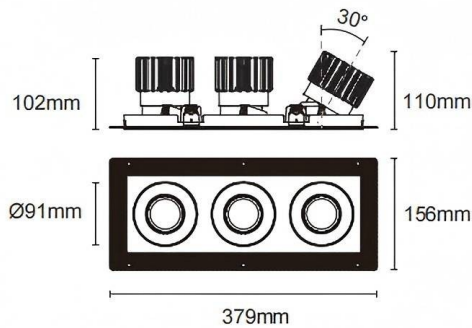

### Trimless cardan 3

Lavov downlight from the family Trimless cardan 3 with a power of 3x25W and a beam angle of 30°. Finished in white colour. With a total lumen output of 3x2394lm and a luminous efficacy of 95.76lm/W. Made in die cast aluminium and PC lenses. Driver On-Off no dim . CCT 3000K.

#### Dimensions

Product dimensions (mm) **L379\*W156\*H110mm**

#### Scheme

△ Cut out : 120X342mm (Trimless)

Item code	86.D095.2311.01
Product type	Indoor
Category	Downlights
Family	Cardan
Subfamily	Trimless cardan 3
Pictograms	

Product	
Real power (W)	3x25
Real luminous flux (Lm)	3x2394
Luminous efficiency (Lm/W)	95.76
Beam angle (&ordm;)	30°
Life time (h)	50000hrs L80B10
IP	IP44
Colour	white
Control gear included	yes
Control gear	On-Off no dim
Flicker Free	yes
Light source	led
Type of LED	COB
Colour temperature (K)	3000
Colour consistency (SDCM)	SDCM<3
CRI	90