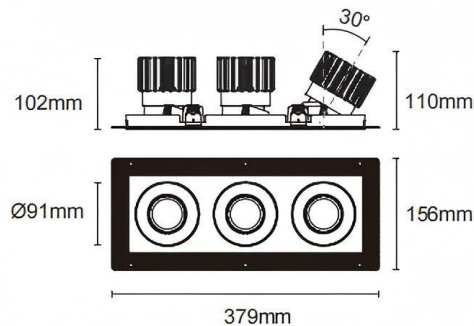

### Trimless cardan 3

Lavov downlight from the family Trimless cardan 3 with a power of 3x25W and a beam angle of 40°. Finished in white colour. With a total lumen output of 3x2394lm and a luminous efficacy of 95.76lm/W. Made in die cast aluminium and PC lenses. Driver DALI dimmable . CCT 3000K.

#### Dimensions

Product dimensions (mm) **L379\*W156\*H110mm**

#### Scheme

△ Cut out : 120X342mm (Trimless)

Item code	86.D095.2323.01
Product type	Indoor
Category	Downlights
Family	Cardan
Subfamily	Trimless cardan 3
Pictograms	

Product	
Real power (W)	3x25
Real luminous flux (Lm)	3x2394
Luminous efficiency (Lm/W)	95.76
Beam angle (&ordm;)	40°
Life time (h)	50000hrs L80B10
IP	IP44
Colour	white
Control gear included	yes
Control gear	DALI dimmable
Flicker Free	yes
Light source	led
Type of LED	COB
Colour temperature (K)	3000
Colour consistency (SDCM)	SDCM<3
CRI	90