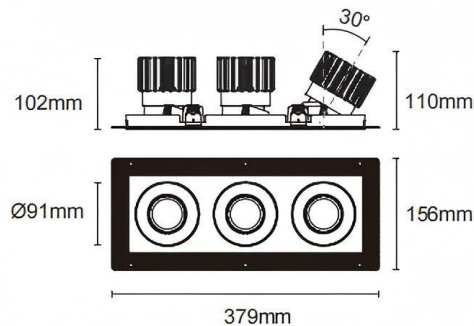

Trimless cardan 3

Lavov downlight from the family Trimless cardan 3 with a power of 3x25W and a beam angle of 40°. Finished in black colour. With a total lumen output of 3x2394lm and a luminous efficacy of 95.76lm/W. Made in die cast aluminium and PC lenses. Driver DALI dimmable . CCT 3000K.

Dimensions

Product dimensions (mm) **L379*W156*H110mm**

Scheme

△ Cut out : 120X342mm (Trimless)

Item code	86.D095.2323.02
Product type	Indoor
Category	Downlights
Family	Cardan
Subfamily	Trimless cardan 3
Pictograms	

Product	
Real power (W)	3x25
Real luminous flux (Lm)	3x2394
Luminous efficiency (Lm/W)	95.76
Beam angle (º)	40°
Life time (h)	50000hrs L80B10
IP	IP44
Colour	black
Control gear included	yes
Control gear	DALI dimmable
Flicker Free	yes
Light source	led
Type of LED	COB
Colour temperature (K)	3000
Colour consistency (SDCM)	SDCM<3
CRI	90