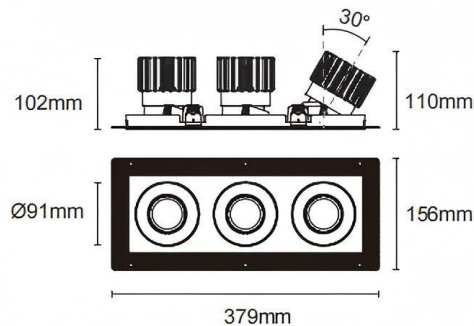

Trimless cardan 3

Lavov downlight from the family Trimless cardan 3 with a power of 3x25W and a beam angle of 50°. Finished in white colour. With a total lumen output of 3x2394lm and a luminous efficacy of 95.76lm/W. Made in die cast aluminium and PC lenses. Driver DALI dimmable . CCT 3000K.

Dimensions

Product dimensions (mm) **L379*W156*H110mm**

Scheme

△ Cut out : 120X342mm (Trimless)

Item code	86.D095.2333.01
Product type	Indoor
Category	Downlights
Family	Cardan
Subfamily	Trimless cardan 3
Pictograms	

Product	
Real power (W)	3x25
Real luminous flux (Lm)	3x2394
Luminous efficiency (Lm/W)	95.76
Beam angle (º)	50°
Life time (h)	50000hrs L80B10
IP	IP44
Colour	white
Control gear included	yes
Control gear	DALI dimmable
Flicker Free	yes
Light source	led
Type of LED	COB
Colour temperature (K)	3000
Colour consistency (SDCM)	SDCM<3
CRI	90