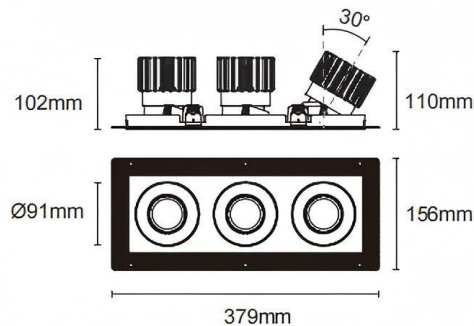

### Trimless cardan 3

Lavov downlight from the family Trimless cardan 3 with a power of 3x25W and a beam angle of 50°. Finished in white colour. With a total lumen output of 3x2394lm and a luminous efficacy of 95.76lm/W. Made in die cast aluminium and PC lenses. Driver DALI dimmable . CCT 3000K.

#### Dimensions

Product dimensions (mm) **L379\*W156\*H110mm**

#### Scheme

△ Cut out : 120X342mm (Trimless)

Item code	86.D095.2333.01
Product type	Indoor
Category	Downlights
Family	Cardan
Subfamily	Trimless cardan 3
Pictograms	

Product	
Real power (W)	3x25
Real luminous flux (Lm)	3x2394
Luminous efficiency (Lm/W)	95.76
Beam angle (°)	50°
Life time (h)	50000hrs L80B10
IP	IP44
Colour	white
Control gear included	yes
Control gear	DALI dimmable
Flicker Free	yes
Light source	LED
Type of LED	COB
Colour temperature (K)	3000
Colour consistency (SDCM)	SDCM3
CRI	90