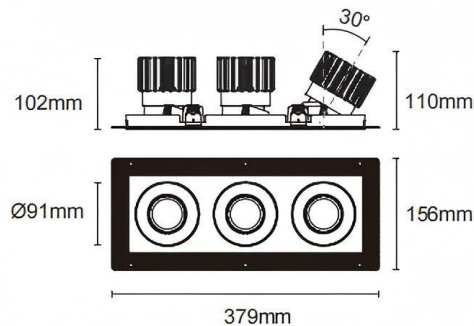

Trimless cardan 3

Lavov downlight from the family Trimless cardan 3 with a power of 3x25W and a beam angle of 50°. Finished in black colour. With a total lumen output of 3x2394lm and a luminous efficacy of 95.76lm/W. Made in die cast aluminium and PC lenses. Driver DALI dimmable . CCT 3000K.

Dimensions

Product dimensions (mm) **L379*W156*H110mm**

Scheme

△▽ Cut out : 120X342mm (Trimless)

| | |
|--------------|-------------------|
| Item code | 86.D095.2333.02 |
| Product type | Indoor |
| Category | Downlights |
| Family | Cardan |
| Subfamily | Trimless cardan 3 |
| Pictograms | |

| | |
|----------------------------|-----------------|
| Product | |
| Real power (W) | 3x25 |
| Real luminous flux (Lm) | 3x2394 |
| Luminous efficiency (Lm/W) | 95.76 |
| Beam angle (º) | 50° |
| Life time (h) | 50000hrs L80B10 |
| IP | IP44 |
| Colour | black |
| Control gear included | yes |
| Control gear | DALI dimmable |
| Flicker Free | yes |
| Light source | led |
| Type of LED | COB |
| Colour temperature (K) | 3000 |
| Colour consistency (SDCM) | SDCM<3 |
| CRI | 90 |