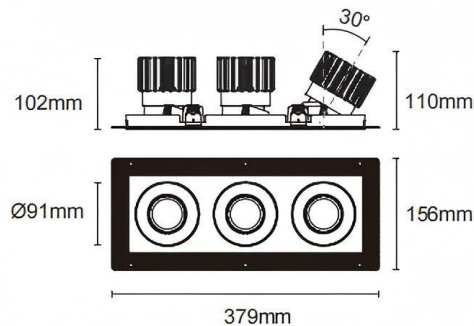

Trimless cardan 3

Lavov downlight from the family Trimless cardan 3 with a power of 3x25W and a beam angle of 55°. Finished in black colour. With a total lumen output of 3x2394lm and a luminous efficacy of 95.76lm/W. Made in die cast aluminium and PC lenses. Driver DALI dimmable . CCT 3000K.

Dimensions

Product dimensions (mm) **L379*W156*H110mm**

Scheme

△ Cut out : 120X342mm (Trimless)

Item code	86.D095.2343.02
Product type	Indoor
Category	Downlights
Family	Cardan
Subfamily	Trimless cardan 3
Pictograms	

Product	
Real power (W)	3x25
Real luminous flux (Lm)	3x2394
Luminous efficiency (Lm/W)	95.76
Beam angle (º)	55°
Life time (h)	50000hrs L80B10
IP	IP44
Colour	black
Control gear included	yes
Control gear	DALI dimmable
Flicker Free	yes
Light source	led
Type of LED	COB
Colour temperature (K)	3000
Colour consistency (SDCM)	SDCM<3
CRI	90