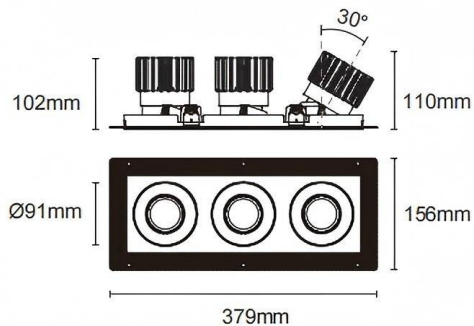

### Trimless cardan 3

Lavov downlight from the family Trimless cardan 3 with a power of 3x25W and a beam angle of 55°. Finished in black colour. With a total lumen output of 3x2394lm and a luminous efficacy of 95.76lm/W. Made in die cast aluminium and PC lenses. Driver DALI dimmable . CCT 3000K.

#### Dimensions

Product dimensions (mm) **L379\*W156\*H110mm**

#### Scheme

△ Cut out : 120X342mm (Trimless)

Item code	86.D095.2343.02
Product type	Indoor
Category	Downlights
Family	Cardan
Subfamily	Trimless cardan 3
Pictograms	

Product	
Real power (W)	3x25
Real luminous flux (Lm)	3x2394
Luminous efficiency (Lm/W)	95.76
Beam angle (°)	55°
Life time (h)	50000hrs L80B10
IP	IP44
Colour	black
Control gear included	yes
Control gear	DALI dimmable
Flicker Free	yes
Light source	led
Type of LED	COB
Colour temperature (K)	3000
Colour consistency (SDCM)	SDCM<3
CRI	90