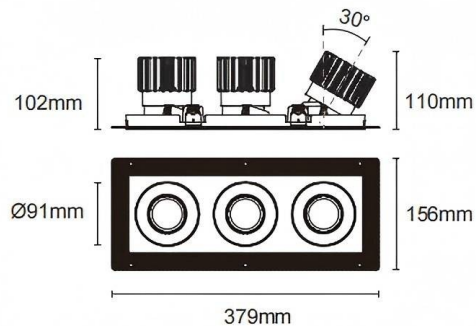

Trimless cardan 3

Lavov downlight from the family Trimless cardan 3 with a power of 3x25W and a beam angle of 55°. Finished in white colour. With a total lumen output of 3x2394lm and a luminous efficacy of 95.76lm/W. Made in die cast aluminium and PC lenses. Driver DALI Casamby ready. CCT 3000K.

Dimensions

Product dimensions (mm) **L379*W156*H110mm**

Scheme

Cut out : 120X342mm (Trimless)

Item code	86.D095.2349.01
Product type	Indoor
Category	Downlights
Family	Cardan
Subfamily	Trimless cardan 3
Pictograms	

Product	
Real power (W)	3x25
Real luminous flux (Lm)	3x2394
Luminous efficiency (Lm/W)	95.76
Beam angle (°)	55°
Life time (h)	50000hrs L80B10
IP	IP44
Colour	white
Control gear included	yes
Control gear	DALI Casamby ready
Flicker Free	yes
Light source	LED
Type of LED	COB
Colour temperature (K)	3000
Colour consistency (SDCM)	SDCM3
CRI	90