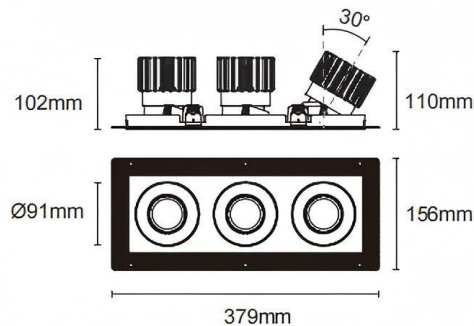

### Trimless cardan 3

Lavov downlight from the family Trimless cardan 3 with a power of 3x25W and a beam angle of 55°. Finished in black colour. With a total lumen output of 3x2394lm and a luminous efficacy of 95.76lm/W. Made in die cast aluminium and PC lenses. Driver DALI Casamby ready. CCT 3000K.

#### Dimensions

Product dimensions (mm) **L379\*W156\*H110mm**

#### Scheme

△ Cut out : 120X342mm (Trimless)

Item code	86.D095.2349.02
Product type	Indoor
Category	Downlights
Family	Cardan
Subfamily	Trimless cardan 3
Pictograms	

Product	
Real power (W)	3x25
Real luminous flux (Lm)	3x2394
Luminous efficiency (Lm/W)	95.76
Beam angle (°)	55°
Life time (h)	50000hrs L80B10
IP	IP44
Colour	black
Control gear included	yes
Control gear	DALI Casamby ready
Flicker Free	yes
Light source	LED
Type of LED	COB
Colour temperature (K)	3000
Colour consistency (SDCM)	SDCM3
CRI	90