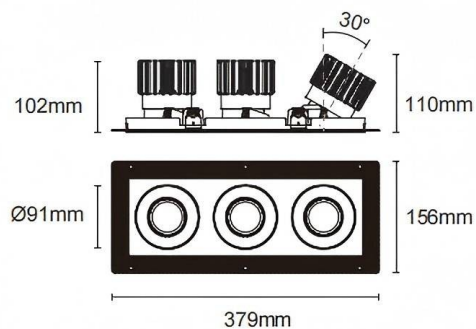

Trimless cardan 3

Lavov downlight from the family Trimless cardan 3 with a power of 3x25W and a beam angle of 30°. Finished in black colour. With a total lumen output of 3x2394lm and a luminous efficacy of 95.76lm/W. Made in die cast aluminium and PC lenses. Driver On-Off no dim . CCT 4000K.

Item code	86.D095.2411.02
Product type	Indoor
Category	Downlights
Family	Cardan A
Subfamily	Trimless cardan 3
Pictograms	

Dimensions

Product dimensions (mm) **L379*W156*H110mm**

Scheme

Cut out : 120X342mm (Trimless)

Product

Real power (W)	3x25
Real luminous flux (Lm)	3x2394
Luminous efficiency (Lm/W)	95.76
Beam angle (°)	30°
Life time (h)	50000hrs L80B10
IP	IP44
Colour	black
Control gear included	yes
Control gear	On-Off no dim
Flicker Free	yes
Light source	led
Type of LED	COB
Colour temperature (K)	4000
Colour consistency (SDCM)	SDCM<3
CRI	90