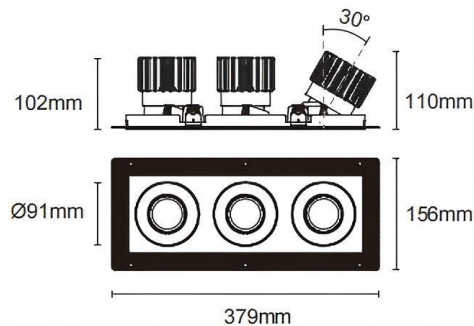

Trimless cardan 3

Lavov downlight from the family Trimless cardan 3 with a power of 3x25W and a beam angle of 30°. Finished in black colour. With a total lumen output of 3x2394lm and a luminous efficacy of 95.76lm/W. Made in die cast aluminium and PC lenses. Driver On-Off no dim . CCT 4000K.

Dimensions

Product dimensions (mm) **L379*W156*H110mm**

Scheme

△ Cut out : 120X342mm (Trimless)

Item code **86.D095.2411.02**

Product type **Indoor**

Category **Downlights**

Family **Cardan**

Subfamily **Trimless cardan 3**

Pictograms

Product

Real power (W) **3x25**

Real luminous flux (Lm) **3x2394**

Luminous efficiency (Lm/W) **95.76**

Beam angle (°) **30°**

Life time (h) **50000hrs L80B10**