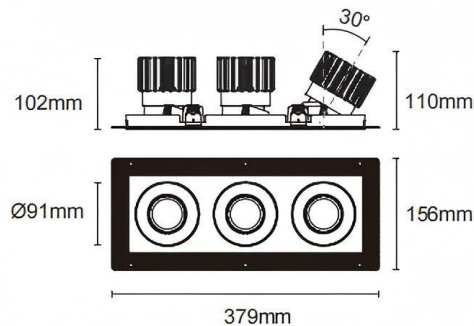

### Trimless cardan 3

Lavov downlight from the family Trimless cardan 3 with a power of 3x25W and a beam angle of 30°. Finished in black colour. With a total lumen output of 3x2394lm and a luminous efficacy of 95.76lm/W. Made in die cast aluminium and PC lenses. Driver DALI Casamby ready. CCT 4000K.

#### Dimensions

Product dimensions (mm) **L379\*W156\*H110mm**

#### Scheme

△ Cut out : 120X342mm (Trimless)

Item code	86.D095.2419.02
Product type	Indoor
Category	Downlights
Family	Cardan
Subfamily	Trimless cardan 3
Pictograms	

Product	
Real power (W)	3x25
Real luminous flux (Lm)	3x2394
Luminous efficiency (Lm/W)	95.76
Beam angle (&ordm;)	30°
Life time (h)	50000hrs L80B10
IP	IP44
Colour	black
Control gear included	yes
Control gear	DALI Casamby ready
Flicker Free	yes
Light source	led
Type of LED	COB
Colour temperature (K)	4000
Colour consistency (SDCM)	SDCM<3
CRI	90