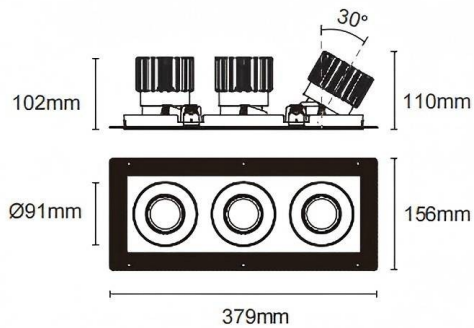

Trimless cardan 3

Lavov downlight from the family Trimless cardan 3 with a power of 3x25W and a beam angle of 40°. Finished in white colour. With a total lumen output of 3x2394lm and a luminous efficacy of 95.76lm/W. Made in die cast aluminium and PC lenses. Driver On-Off no dim . CCT 4000K.

Dimensions

Product dimensions (mm) **L379*W156*H110mm**

Scheme

△▽ Cut out : 120X342mm (Trimless)

Item code	86.D095.2421.01
Product type	Indoor
Category	Downlights
Family	Cardan
Subfamily	Trimless cardan 3
Pictograms	

Product	
Real power (W)	3x25
Real luminous flux (Lm)	3x2394
Luminous efficiency (Lm/W)	95.76
Beam angle (°)	40°
Life time (h)	50000hrs L80B10
IP	IP44
Colour	white
Control gear included	yes
Control gear	On-Off no dim
Flicker Free	yes
Light source	LED
Type of LED	COB
Colour temperature (K)	4000
Colour consistency (SDCM)	SDCM3
CRI	90