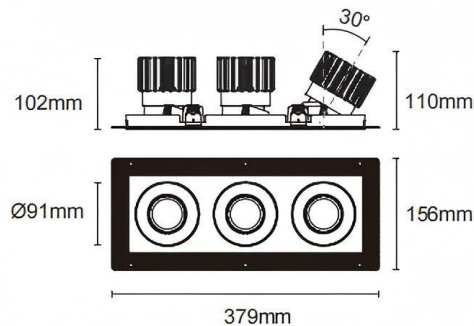

Trimless cardan 3

Lavov downlight from the family Trimless cardan 3 with a power of 3x25W and a beam angle of 40°. Finished in black colour. With a total lumen output of 3x2394lm and a luminous efficacy of 95.76lm/W. Made in die cast aluminium and PC lenses. Driver On-Off no dim . CCT 4000K.

Dimensions

Product dimensions (mm) **L379*W156*H110mm**

Scheme

△▽ Cut out : 120X342mm (Trimless)

Item code **86.D095.2421.02**

Product type **Indoor**

Category **Downlights**

Family **Cardan**

Subfamily **Trimless cardan 3**

Pictograms

Product

Real power (W) **3x25**

Real luminous flux (Lm) **3x2394**

Luminous efficiency (Lm/W) **95.76**

Beam angle (°) **40°**

Life time (h) **50000hrs L80B10**