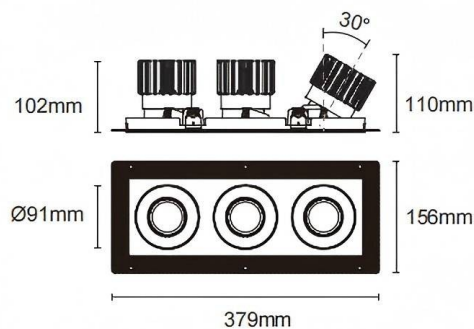

Trimless cardan 3

Lavov downlight from the family Trimless cardan 3 with a power of 3x25W and a beam angle of 40°. Finished in black colour. With a total lumen output of 3x2394lm and a luminous efficacy of 95.76lm/W. Made in die cast aluminium and PC lenses. Driver DALI dimmable . CCT 4000K.

Dimensions

Product dimensions (mm) **L379*W156*H110mm**

Scheme

△ Cut out : 120X342mm (Trimless)

Item code **86.D095.2423.02**

Product type **Indoor**

Category **Downlights**

Family **Cardan**

Subfamily **Trimless cardan 3**

Pictograms

Product

Real power (W) **3x25**

Real luminous flux (Lm) **3x2394**

Luminous efficiency (Lm/W) **95.76**

Beam angle (°) **40°**

Life time (h) **50000hrs L80B10**