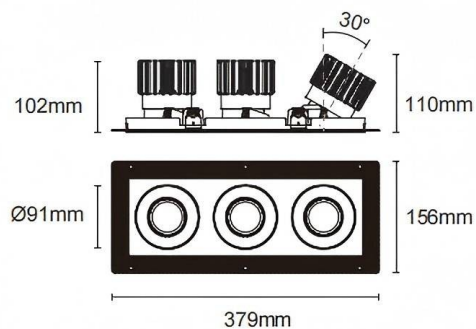

Trimless cardan 3

Lavov downlight from the family Trimless cardan 3 with a power of 3x25W and a beam angle of 50°. Finished in white colour. With a total lumen output of 3x2394lm and a luminous efficacy of 95.76lm/W. Made in die cast aluminium and PC lenses. Driver On-Off no dim . CCT 4000K.

Item code	86.D095.2431.01
Product type	Indoor
Category	Downlights
Family	Cardan
Subfamily	Trimless cardan 3
Pictograms	

Dimensions

Product dimensions (mm) **L379*W156*H110mm**

Scheme

△ Cut out : 120X342mm (Trimless)

Product	
Real power (W)	3x25
Real luminous flux (Lm)	3x2394
Luminous efficiency (Lm/W)	95.76
Beam angle (°)	50°
Life time (h)	50000hrs L80B10
IP	IP44
Colour	white
Control gear included	yes
Control gear	On-Off no dim
Flicker Free	yes
Light source	led
Type of LED	COB
Colour temperature (K)	4000
Colour consistency (SDCM)	SDCM<3
CRI	90