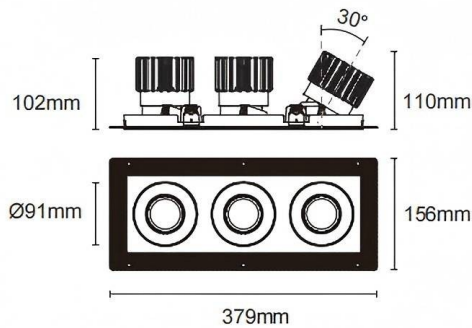

Scheme

△▽ Cut out : 120X342mm (Trimless)