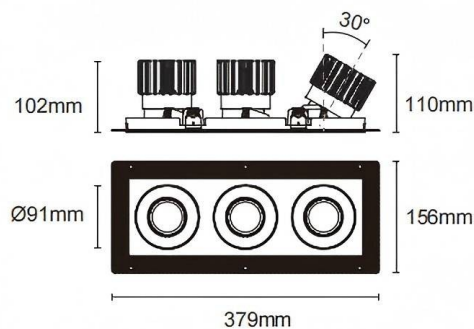

### Trimless cardan 3

Lavov downlight from the family Trimless cardan 3 with a power of 3x25W and a beam angle of 50°. Finished in black colour. With a total lumen output of 3x2394lm and a luminous efficacy of 95.76lm/W. Made in die cast aluminium and PC lenses. Driver DALI dimmable . CCT 4000K.

#### Dimensions

Product dimensions (mm) **L379\*W156\*H110mm**

#### Scheme

△ Cut out : 120X342mm (Trimless)

Item code	86.D095.2433.02
Product type	Indoor
Category	Downlights
Family	Cardan
Subfamily	Trimless cardan 3
Pictograms	

Product	
Real power (W)	3x25
Real luminous flux (Lm)	3x2394
Luminous efficiency (Lm/W)	95.76
Beam angle (°)	50°
Life time (h)	50000hrs L80B10
IP	IP44
Colour	black
Control gear included	yes
Control gear	DALI dimmable
Flicker Free	yes
Light source	LED
Type of LED	COB
Colour temperature (K)	4000
Colour consistency (SDCM)	SDCM3
CRI	90