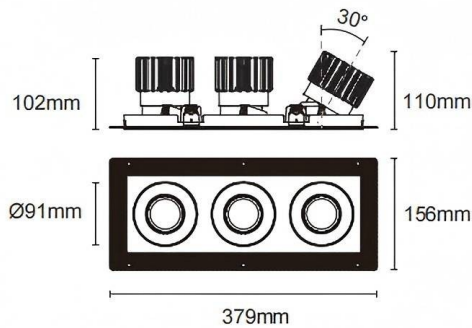

Trimless cardan 3

Lavov downlight from the family Trimless cardan 3 with a power of 3x25W and a beam angle of 50°. Finished in white colour. With a total lumen output of 3x2394lm and a luminous efficacy of 95.76lm/W. Made in die cast aluminium and PC lenses. Driver DALI Casamby ready. CCT 4000K.

Dimensions

Product dimensions (mm) **L379*W156*H110mm**

Scheme

Cut out : 120X342mm (Trimless)

Item code	86.D095.2439.01
Product type	Indoor
Category	Downlights
Family	Cardan
Subfamily	Trimless cardan 3
Pictograms	

Product	
Real power (W)	3x25
Real luminous flux (Lm)	3x2394
Luminous efficiency (Lm/W)	95.76
Beam angle (°)	50°
Life time (h)	50000hrs L80B10
IP	IP44
Colour	white
Control gear included	yes
Control gear	DALI Casamby ready
Flicker Free	yes
Light source	LED
Type of LED	COB
Colour temperature (K)	4000
Colour consistency (SDCM)	SDCM3
CRI	90