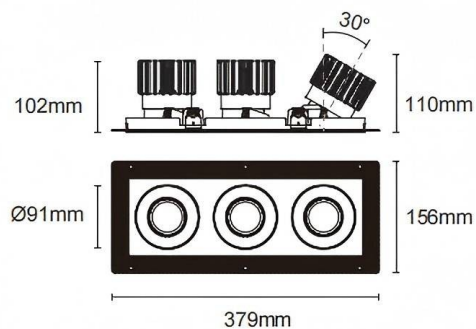

### Trimless cardan 3

Lavov downlight from the family Trimless cardan 3 with a power of 3x25W and a beam angle of 50°. Finished in black colour. With a total lumen output of 3x2394lm and a luminous efficacy of 95.76lm/W. Made in die cast aluminium and PC lenses. Driver DALI Casamby ready. CCT 4000K.

### Dimensions

**Product dimensions (mm)**      **L379\*W156\*H110mm**

### Scheme

Cut out : 120X342mm (Trimless)

<b>Product</b>	
<b>Real power (W)</b>	<b>3x25</b>
<b>Real luminous flux (Lm)</b>	<b>3x2394</b>
<b>Luminous efficiency (Lm/W)</b>	<b>95.76</b>
<b>Beam angle (&amp;ordm;)</b>	<b>50°</b>
<b>Life time (h)</b>	<b>50000hrs L80B10</b>
<b>IP</b>	<b>IP44</b>
<b>Colour</b>	<b>black</b>
<b>Control gear included</b>	<b>yes</b>
<b>Control gear</b>	<b>DALI Casamby ready</b>
<b>Flicker Free</b>	<b>yes</b>
<b>Light source</b>	<b>led</b>
<b>Type of LED</b>	<b>COB</b>
<b>Colour temperature (K)</b>	<b>4000</b>
<b>Colour consistency (SDCM)</b>	<b>SDCM&lt;3</b>
<b>CRI</b>	<b>90</b>