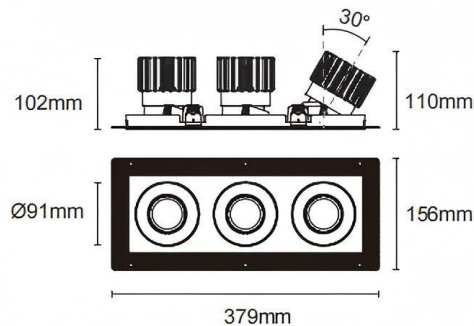

### Trimless cardan 3

Lavov downlight from the family Trimless cardan 3 with a power of 3x25W and a beam angle of 55°. Finished in black colour. With a total lumen output of 3x2394lm and a luminous efficacy of 95.76lm/W. Made in die cast aluminium and PC lenses. Driver On-Off no dim . CCT 4000K.

#### Dimensions

Product dimensions (mm) **L379\*W156\*H110mm**

#### Scheme

△▽ Cut out : 120X342mm (Trimless)

Item code	86.D095.2441.02
Product type	Indoor
Category	Downlights
Family	Cardan
Subfamily	Trimless cardan 3
Pictograms	

Product	
Real power (W)	3x25
Real luminous flux (Lm)	3x2394
Luminous efficiency (Lm/W)	95.76
Beam angle (°)	55°
Life time (h)	50000hrs L80B10
IP	IP44
Colour	black
Control gear included	yes
Control gear	On-Off no dim
Flicker Free	yes
Light source	LED
Type of LED	COB
Colour temperature (K)	4000
Colour consistency (SDCM)	SDCM3
CRI	90