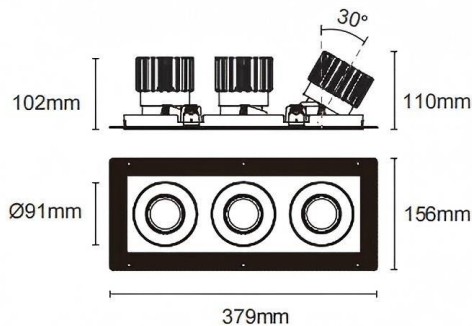

### Trimless cardan 3

Lavov downlight from the family Trimless cardan 3 with a power of 3x25W and a beam angle of 55°. Finished in black colour. With a total lumen output of 3x2394lm and a luminous efficacy of 95.76lm/W. Made in die cast aluminium and PC lenses. Driver DALI Casamby ready. CCT 4000K.

#### Dimensions

Product dimensions (mm) **L379\*W156\*H110mm**

#### Scheme

△ Cut out : 120X342mm (Trimless)

Item code	86.D095.2449.02
Product type	Indoor
Category	Downlights
Family	Cardan
Subfamily	Trimless cardan 3
Pictograms	

Product	
Real power (W)	3x25
Real luminous flux (Lm)	3x2394
Luminous efficiency (Lm/W)	95.76
Beam angle (°)	55°
Life time (h)	50000hrs L80B10
IP	IP44
Colour	black
Control gear included	yes
Control gear	DALI Casamby ready
Flicker Free	yes
Light source	LED
Type of LED	COB
Colour temperature (K)	4000
Colour consistency (SDCM)	SDCM3
CRI	90