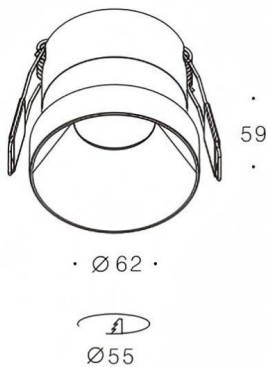

Kepler

Lavov downlight from the family Kepler with a power of 12W and a beam angle of 15°. Finished in matt bronze colour. With a total lumen output of 726lm and a luminous efficacy of 60.5lm/W.

Made in die cast aluminium and PC lenses. Driver On-Off no dim . CCT 2700K.

Item code	86.D098.1211.31
Product type	Indoor
Category	Downlights
Family	Kepler
Subfamily	Kepler
Pictograms	

Dimensions

Product dimensions (mm) **ø62*H59mm**

Scheme

Photometry

Product	
Real power (W)	12
Real luminous flux (Lm)	726
Luminous efficiency (Lm/W)	60.5
Beam angle (°)	15°
Life time (h)	50000hrs L80B10
IP	IP44
Colour	matt bronze
Control gear included	yes
Control gear	On-Off no dim
Flicker Free	yes
Light source	led
Type of LED	COB
Colour temperature (K)	2700
Colour consistency (SDCM)	SDCM3
CRI	90
IK	06