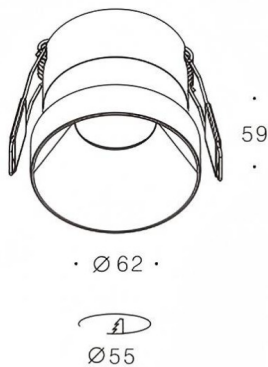

Kepler

Lavov downlight from the family Kepler with a power of 12W and a beam angle of 15°. Finished in matt bronze colour. With a total lumen output of 726lm and a luminous efficacy of 60.5lm/W.

Made in die cast aluminium and PC lenses. Driver DALI dimmable. CCT 2700K.

Item code	86.D098.1213.31
Product type	Indoor
Category	Downlights
Family	Kepler
Subfamily	Kepler
Pictograms	

Dimensions

Product dimensions (mm) **ø62*H59mm**

Scheme

Product	
Real power (W)	12
Real luminous flux (Lm)	726
Luminous efficiency (Lm/W)	60.5
Beam angle (°)	15°
Life time (h)	50000hrs L80B10
IP	IP44
Colour	matt bronze
Control gear included	yes
Control gear	DALI dimmable
Flicker Free	yes
Light source	led
Type of LED	COB
Colour temperature (K)	2700
Colour consistency (SDCM)	SDCM3
CRI	90
IK	06